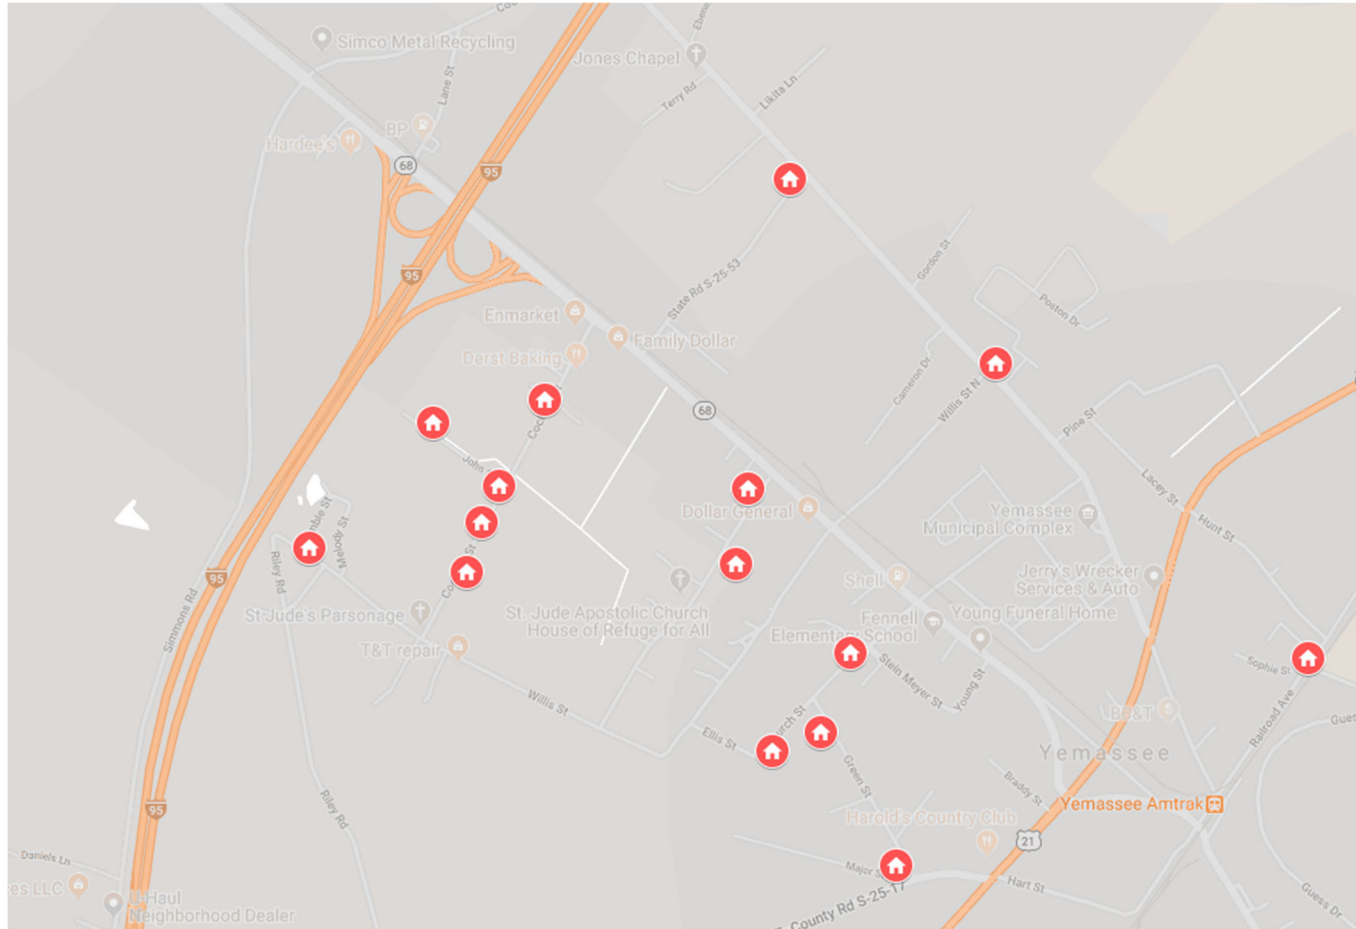

**Town of
Yemassee**
Hampton County, South
Carolina

**COMMUNITY
ENRICHMENT
PROGRAM PROJECT
LOCATIONS**

Legend:

PROJECT SITE

Revised: November 22, 2019

Demolition Sites by Zone:

Address	Amount
Zone A	8
Zone B	2
Zone C	4
Zone D	1